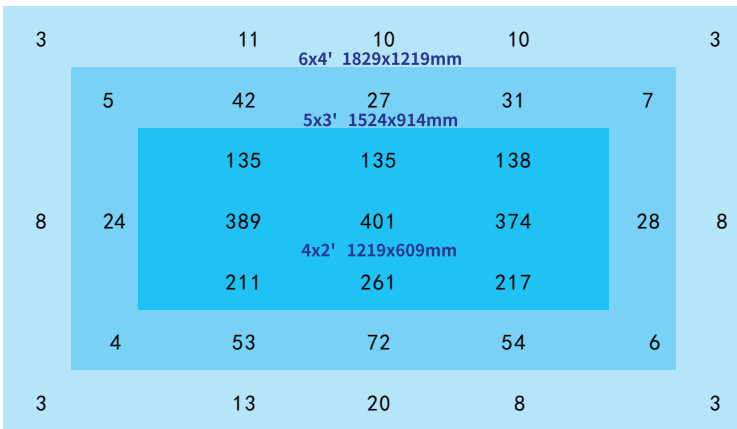

Optimize vertically-tiered production for all crop types, by reducing capital and operational costs while enhancing productivity and efficiency.

- LED technology optimized for all phases of growth and crop types
- Uniform PPFD distribution
- Lightweight
- Replaces fluorescent fixtures in vertical racks
- Custom spectra available (inquire with sales team)
- Rugged and durable construction, wet-rated, IP66
- DLC listed and certified for utility rebate incentives (where available) (Pending)
- Ideally suited for all types of vertical, multi-tiered racking systems

ENGINEERED TO OPTIMIZE INDOOR CULTIVATION.

The VB1 LED grow fixture provides full spectrum to benefit all growing stages.

OptiWav™ Spectrum

The VB1's Uniform Photosynthetic Photon Flux Density (PPFD) distribution for even plant growth.

VB1 6"/152mm Mounting Height

	VB1
Input Voltage	100-277 or 277-480
Fixture Power	75W
Power factor	>0.9
Dimming	0-10V
PPF	196 μmol/s
Efficacy	2.61 μmol/J
Certificate	UL8800, FCC
Lifetime	>50,000hrs
Warranty	5 Years
Fixture Dimension	1120mm x 54mm x 15mm [44.1" x 2.1" x 0.6"]
Fixture Weight	0.83KG (1.83LBS)
Beam Angle	115°
Operation Temp	-25 ~ +40
Spectrum	Full Spectrum
IP rating	IP66