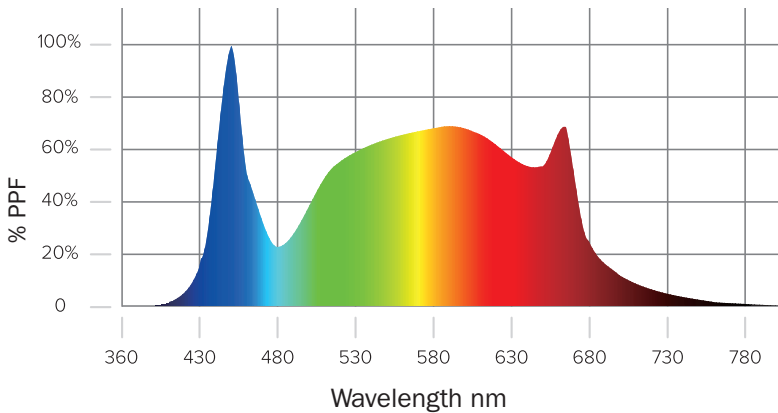

FluxWav

GROW LIGHTS

BY **solintra**
SOLUTIONS

Cultivate Smarter For Less.

VB1_{75W}

SCIENTIFICALLY DESIGNED CUTTING-EDGE LIGHTING TECHNOLOGY FOR VERTICAL FARMING.

Smarter Vertical Farm LED Lighting Technology. Biologically Engineered™. Scientifically Designed.

Optimize vertically-tiered production for all crop types, by reducing capital and operational costs while enhancing productivity and efficiency.

- LED technology optimized for all phases of growth and crop types
- Uniform PPFD distribution
- Lightweight
- Replaces fluorescent fixtures in vertical racks
- Custom spectra available (inquire with sales team)
- Rugged and durable construction, wet-rated, IP66
- DLC listed and certified for utility rebate incentives (where available) (Pending)
- Ideally suited for all types of vertical, multi-tiered racking systems

ENGINEERED TO OPTIMIZE INDOOR CULTIVATION.

The VB1 LED grow fixture provides full spectrum to benefit all growing stages.

OptiWav™ Spectrum

The VB1's Uniform Photosynthetic Photon Flux Density (PPFD) distribution for even plant growth.

VB1 6"/152mm Mounting Height

	VB1
Input Voltage	100-277 or 277-480
Fixture Power	75W
Power factor	>0.9
Dimming	0-10V
PPF	196 μmol/s
Efficacy	2.61 μmol/J
Certificate	UL8800, FCC
Lifetime	>50,000hrs
Warranty	5 Years
Fixture Dimension	1120mm x 54mm x 15mm [44.1" x 2.1" x 0.6"]
Fixture Weight	0.83KG (1.83LBS)
Beam Angle	115°
Operation Temp	-25 ~ +40
Spectrum	Full Spectrum
IP rating	IP66